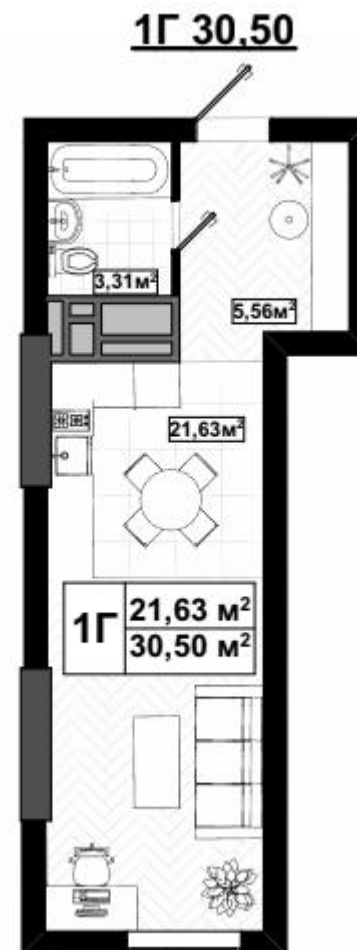

Residential premises will be placed from the third to the twenty-fifth floor. The 24th and 25th floors will be occupied by duplex apartments.

3rd-23th floors plan

One-room flats

1A 45.63

1Б 40.99

One-room flats

One-room flats

One-room flats

Two-room flats

Two-room flats

Three-room flats

24th floor plan

25th floor plan

Three-room duplexes

Three-room duplexes

3B 120,36

Three-room duplexes

Three-room duplexes

3Д 101.14

Three-room duplexes

3E 125.08

Four-room duplexes

4A 134,85

Four-room duplexes

4Б 135,62

Four-room duplexes

4B 129,35

Four-room duplexes

4Г 139,68

Sales office:
Yurii Illyenko
srteet, building
10.