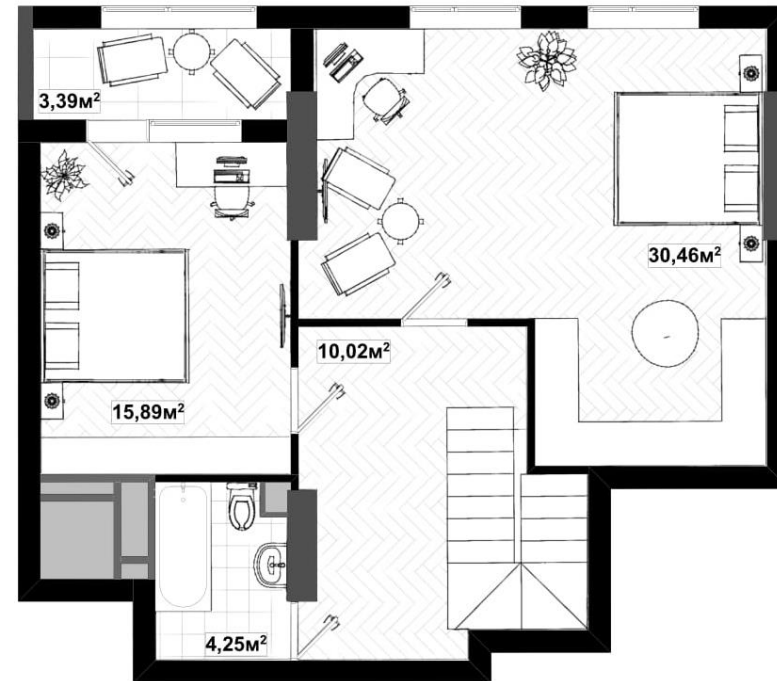

Residential premises will be placed from the third to the twenty-fifth floor. The 24th and 25th floors will be occupied by duplex apartments.

3rd-23th floors plan

One-room flats

1A 45.63

1Б 40.99

One-room flats

One-room flats

One-room flats

Two-room flats

Two-room flats

Three-room flats

24th floor plan

25th floor plan

Three-room duplexes

4A 134,85

Four-room duplexes

4Б 135,62

Four-room duplexes

4B 129,35

Four-room duplexes

4Г 139,68

Sales office:
Yurii Illyenko
srteet, building
10.