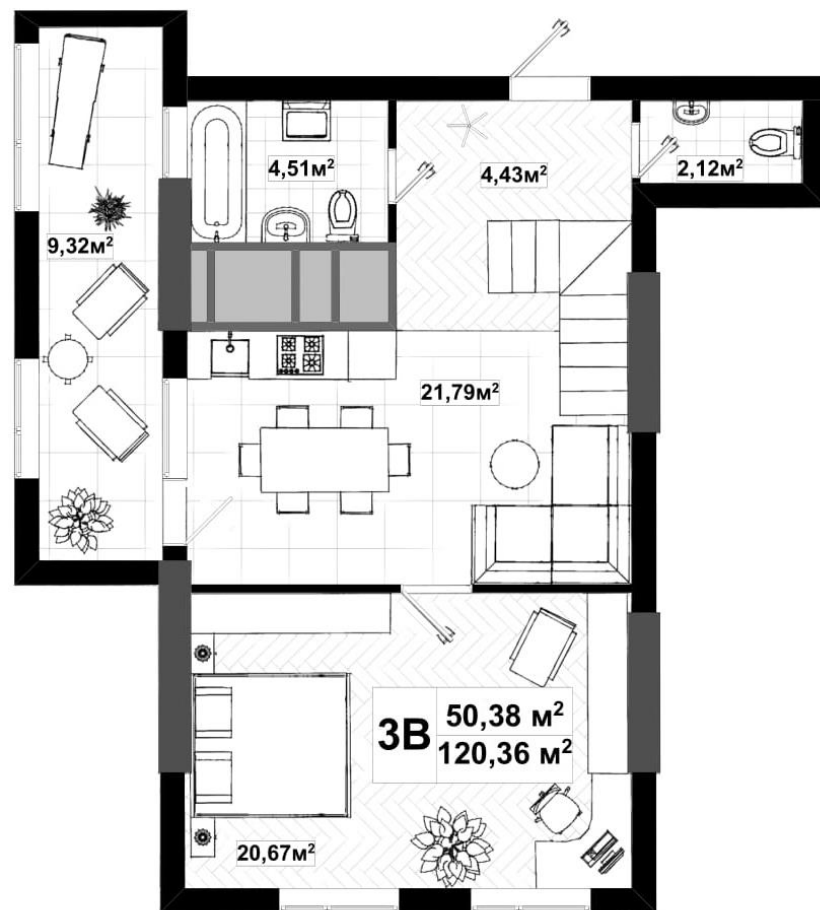

Residential premises will be placed from the third to the twenty-fifth floor. The 24th and 25th floors will be occupied by duplex apartments.

3rd-23th floors plan

One-room flats

1A 45.63

1Б 40.99

One-room flats

One-room flats

One-room flats

Two-room flats

Two-room flats

Three-room flats

24th floor plan

25th floor plan

Three-room duplexes

Three-room duplexes

3B 120,36

Three-room duplexes

Three-room duplexes

3Д 101.14

Three-room duplexes

3E 125.08

Four-room duplexes

4A 134,85

Four-room duplexes

4Б 135,62

Four-room duplexes

4B 129,35

Four-room duplexes

4Г 139,68

Sales office:
Yurii Illyenko
srteet, building
10.