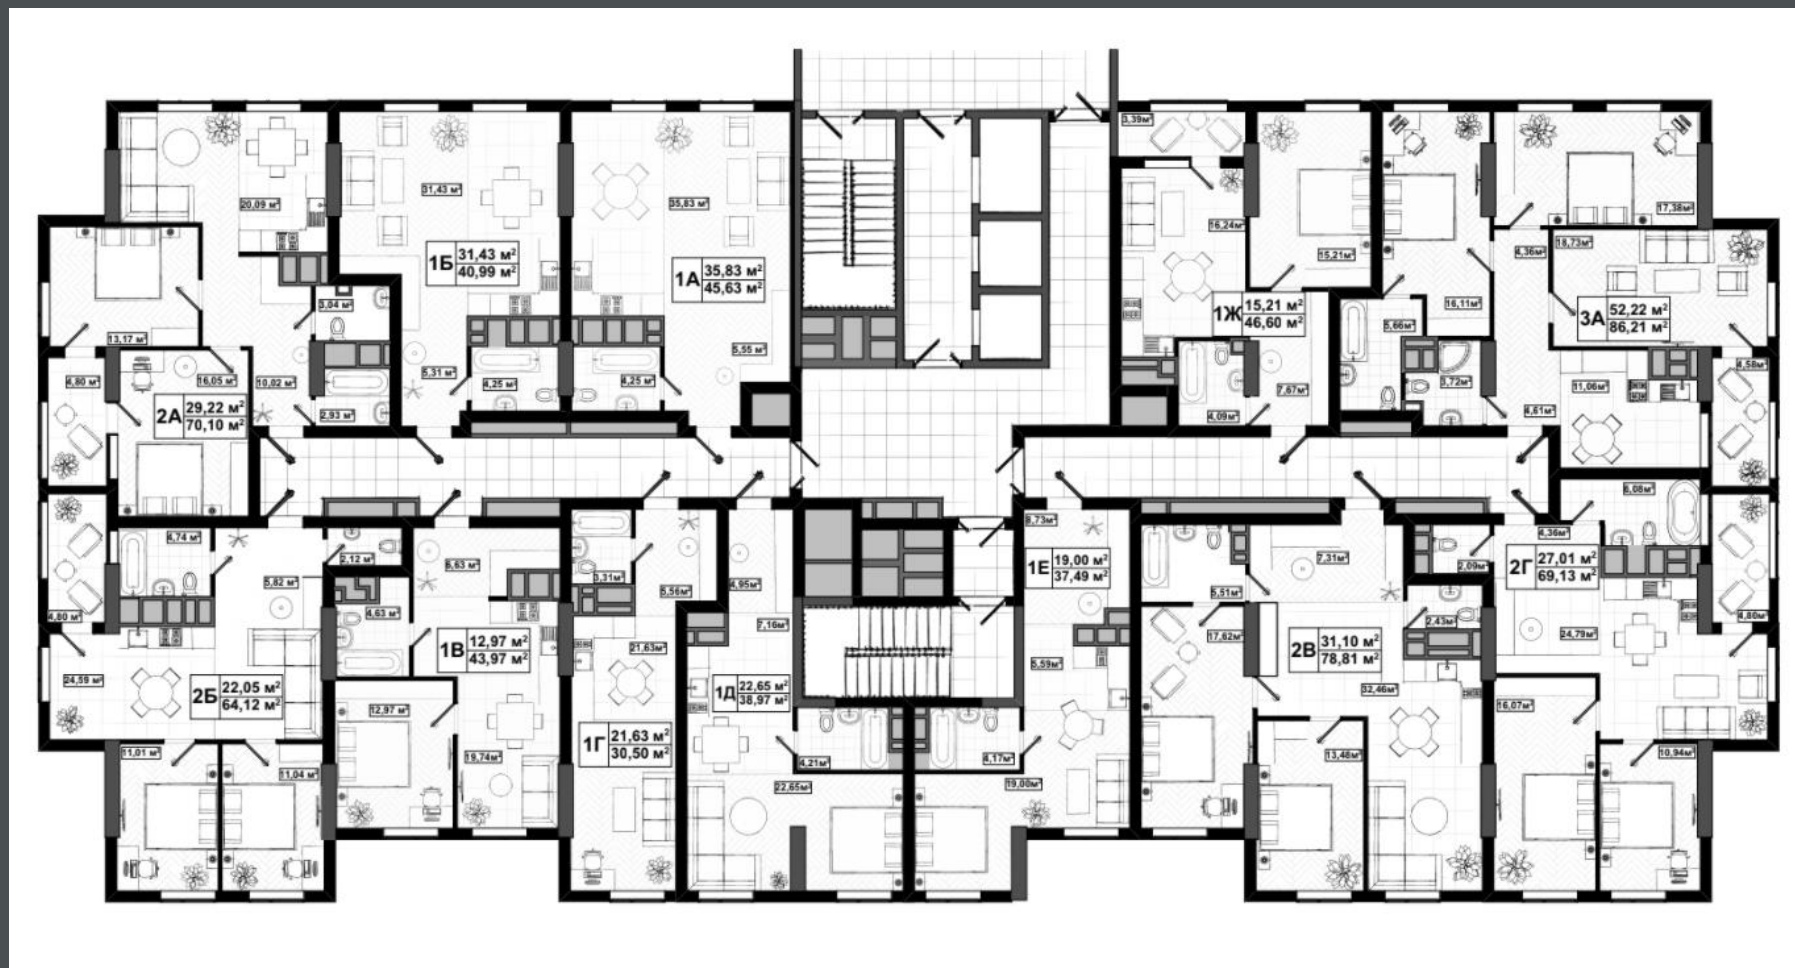

WNO

CITY HOUSE

Residential Complex is
located on Olena
Teliha Street,
building 25

About residential complex

UNO City House is a 25-story building that harmonizes all spheres of modern life: a residential complex with underground parking and a roof terrace, as well as commercial and office infrastructure facilities. It means that you can enjoy a cup of excellent coffee, meet friends, organize the working process or rest staying at home.

The internal infrastructure of the complex will be placed on the first two floors of the building and will be made up of a gallery of stores, cafes, a beauty salon, a banking facility, a pharmacy, a supermarket, etc.

Residential premises will be placed from the third to the twenty-fifth floor. The 24th and 25th floors will be occupied by duplex apartments.

3rd-23th floors plan

One-room flats

1A 45.63

1Б 40.99

One-room flats

One-room flats

One-room flats

Two-room flats

Two-room flats

Three-room flats

24th floor plan

25th floor plan

Three-room duplexes