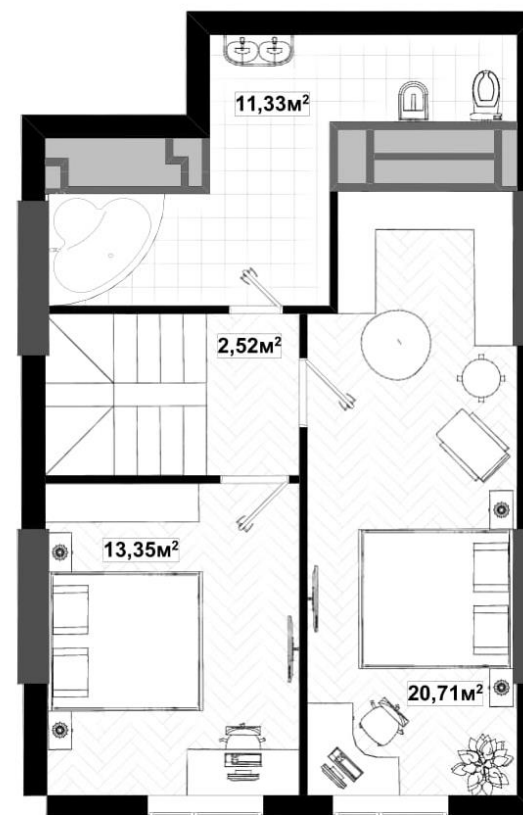

Residential premises will be placed from the third to the twenty-fifth floor. The 24th and 25th floors will be occupied by duplex apartments.

3rd-23th floors plan

One-room flats

1A 45.63

1Б 40.99

One-room flats

One-room flats

One-room flats

Two-room flats

Two-room flats

Three-room flats

24th floor plan

25th floor plan

Three-room duplexes

Three-room duplexes

3B 120,36

Three-room duplexes

Three-room duplexes

3Д 101.14

Three-room duplexes

3E 125.08

Four-room duplexes

4A 134,85

Four-room duplexes

4Б 135,62

Four-room duplexes

4B 129,35

Four-room duplexes

4Г 139,68

Sales office:
Yurii Illyenko
srteet, building
10.