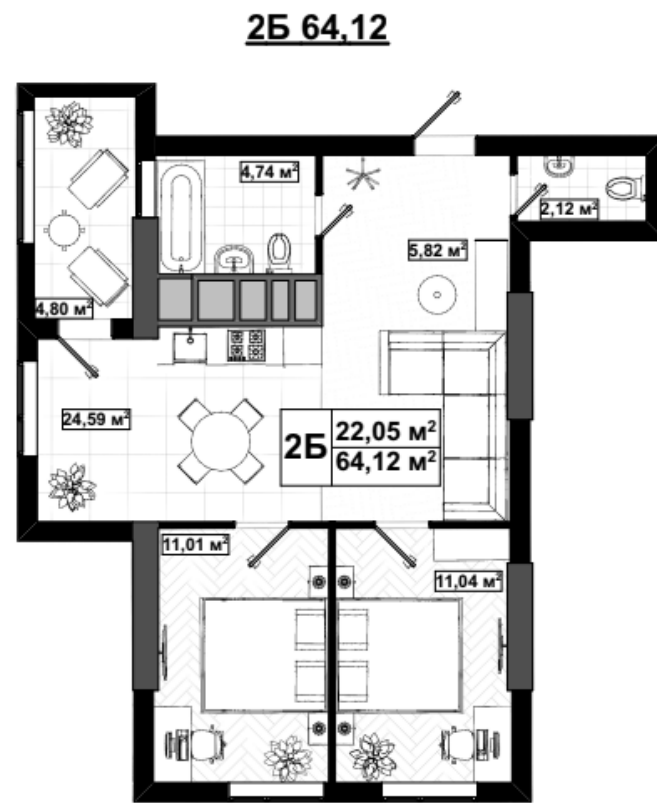

Residential premises will be placed from the third to the twenty-fifth floor. The 24th and 25th floors will be occupied by duplex apartments.

3rd-23th floors plan

One-room flats

1A 45.63

1Б 40.99

One-room flats

One-room flats

One-room flats

Two-room flats

Two-room flats

Three-room flats

24th floor plan

25th floor plan

Three-room duplexes

Three-room duplexes

3B 120,36

Three-room duplexes

Three-room duplexes

3Д 101.14

Three-room duplexes

3E 125.08

Four-room duplexes

4A 134,85

Four-room duplexes

4Б 135,62

Four-room duplexes

4B 129,35

Four-room duplexes

4Г 139,68

Sales office:
Yurii Illyenko
srteet, building
10.