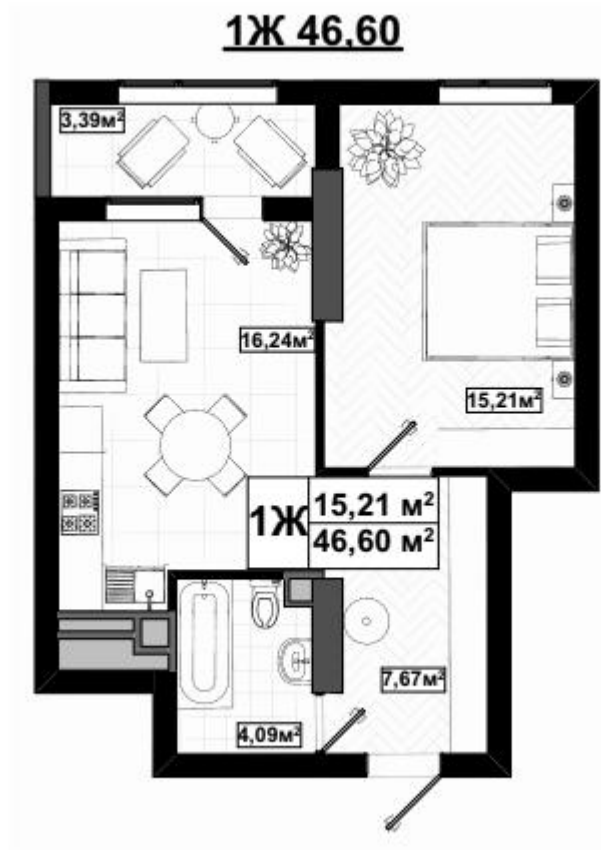

Residential premises will be placed from the third to the twenty-fifth floor. The 24th and 25th floors will be occupied by duplex apartments.

3rd-23th floors plan

One-room flats

1A 45.63

1Б 40.99

One-room flats

One-room flats

One-room flats

Two-room flats

Two-room flats

Three-room flats

24th floor plan

25th floor plan

Three-room duplexes

Three-room duplexes

3B 120,36

Three-room duplexes

Three-room duplexes

3Д 101.14

Three-room duplexes

3E 125.08

Four-room duplexes

4A 134,85

Four-room duplexes

4Б 135,62

Four-room duplexes

4B 129,35

Four-room duplexes

4Г 139,68

Sales office:
Yurii Illyenko
srteet, building
10.