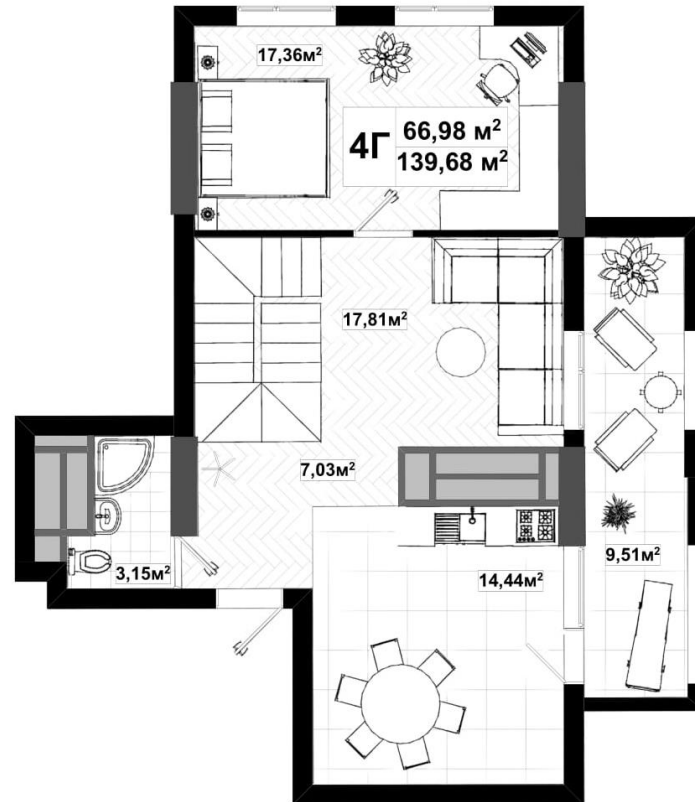

Residential premises will be placed from the third to the twenty-fifth floor. The 24th and 25th floors will be occupied by duplex apartments.

3rd-23th floors plan

One-room flats

1A 45.63

1Б 40.99

One-room flats

One-room flats

One-room flats

Two-room flats

Two-room flats

Three-room flats

24th floor plan

25th floor plan

Three-room duplexes

Three-room duplexes

3B 120,36

Three-room duplexes

Three-room duplexes

3Д 101.14

Three-room duplexes

3E 125.08

Four-room duplexes

4A 134,85

Four-room duplexes

4Б 135,62

Four-room duplexes

4B 129,35

Four-room duplexes

4Г 139,68

Sales office:
Yurii Illyenko
srteet, building
10.