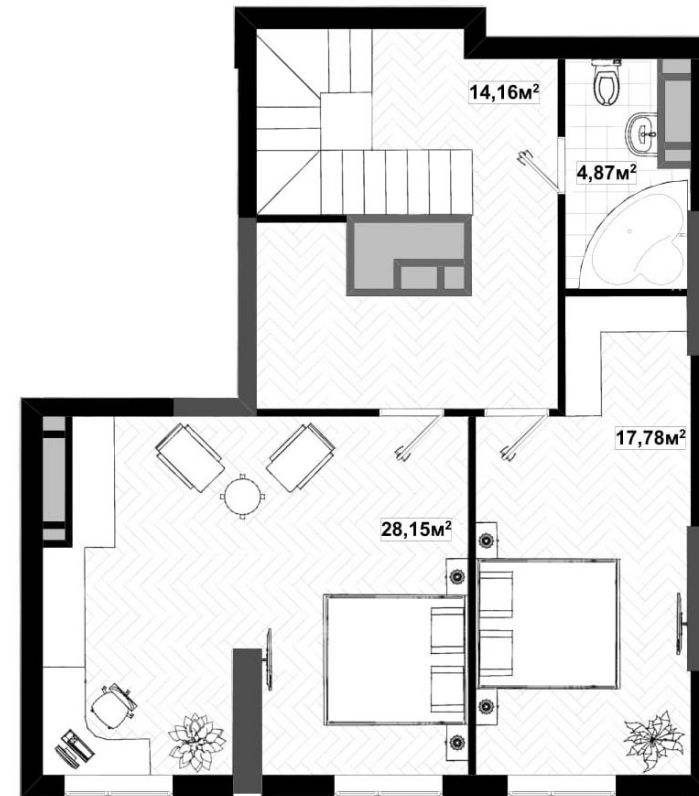

Residential premises will be placed from the third to the twenty-fifth floor. The 24th and 25th floors will be occupied by duplex apartments.

3rd-23th floors plan

One-room flats

1A 45.63

1Б 40.99

One-room flats

One-room flats

One-room flats

Two-room flats

Two-room flats

Three-room flats

24th floor plan

25th floor plan

Three-room duplexes

Three-room duplexes

3B 120,36

Three-room duplexes

Three-room duplexes

3Д 101.14

Three-room duplexes

3E 125.08

Four-room duplexes

4A 134,85

Four-room duplexes

4Б 135,62

Four-room duplexes

4B 129,35

Four-room duplexes

4Г 139,68

Sales office:
Yurii Illyenko
srteet, building
10.