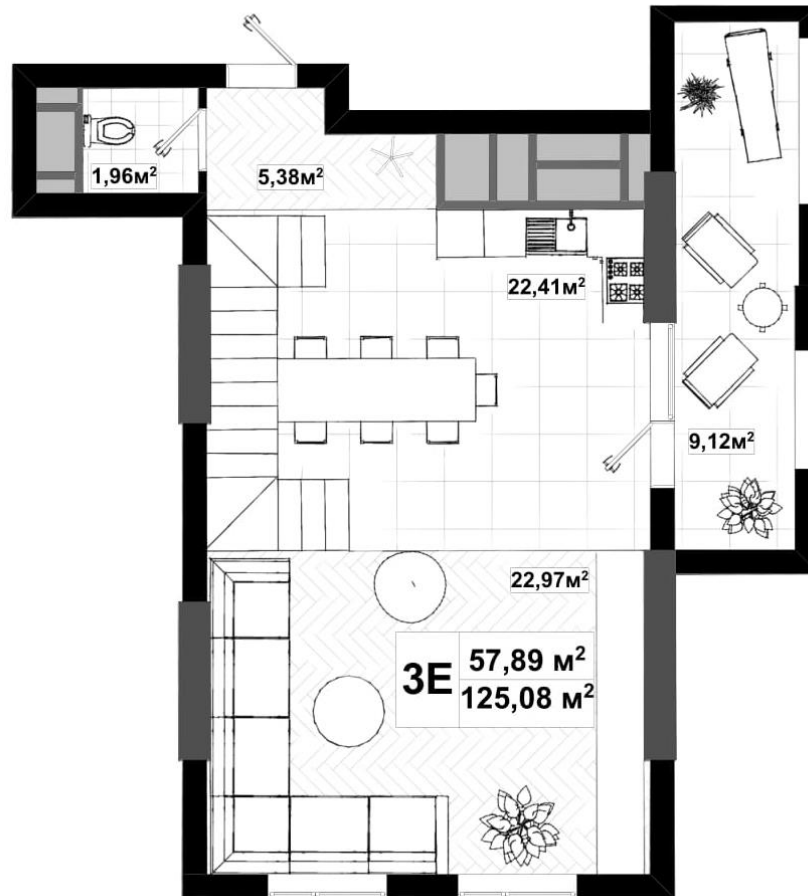

Residential premises will be placed from the third to the twenty-fifth floor. The 24th and 25th floors will be occupied by duplex apartments.

3rd-23th floors plan

One-room flats

1A 45.63

1Б 40.99

One-room flats

One-room flats

One-room flats

Two-room flats

Two-room flats

Three-room flats

24th floor plan

25th floor plan

Three-room duplexes

Three-room duplexes

3B 120,36

Three-room duplexes

Three-room duplexes

3Д 101.14

Three-room duplexes

3E 125.08

Four-room duplexes

4A 134,85

Four-room duplexes

4Б 135,62

Four-room duplexes

4B 129,35

Four-room duplexes

4Г 139,68

Sales office:
Yurii Illyenko
srteet, building
10.