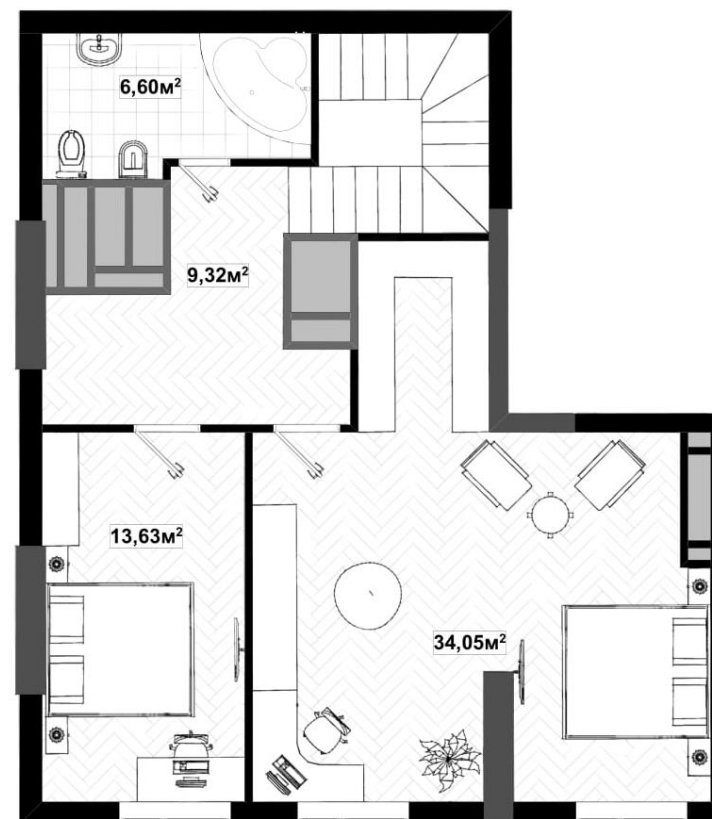

Residential premises will be placed from the third to the twenty-fifth floor. The 24th and 25th floors will be occupied by duplex apartments.

3rd-23th floors plan

One-room flats

1A 45.63

1Б 40.99

One-room flats

One-room flats

One-room flats

Two-room flats

Two-room flats

Three-room flats

24th floor plan

25th floor plan

Three-room duplexes

Three-room duplexes

3B 120,36

Three-room duplexes

Three-room duplexes

3Д 101.14

Three-room duplexes

3E 125.08

Four-room duplexes

4A 134,85

Four-room duplexes

4Б 135,62

Four-room duplexes

4B 129,35

Four-room duplexes

4Г 139,68

Sales office:
Yurii Illyenko
srteet, building
10.