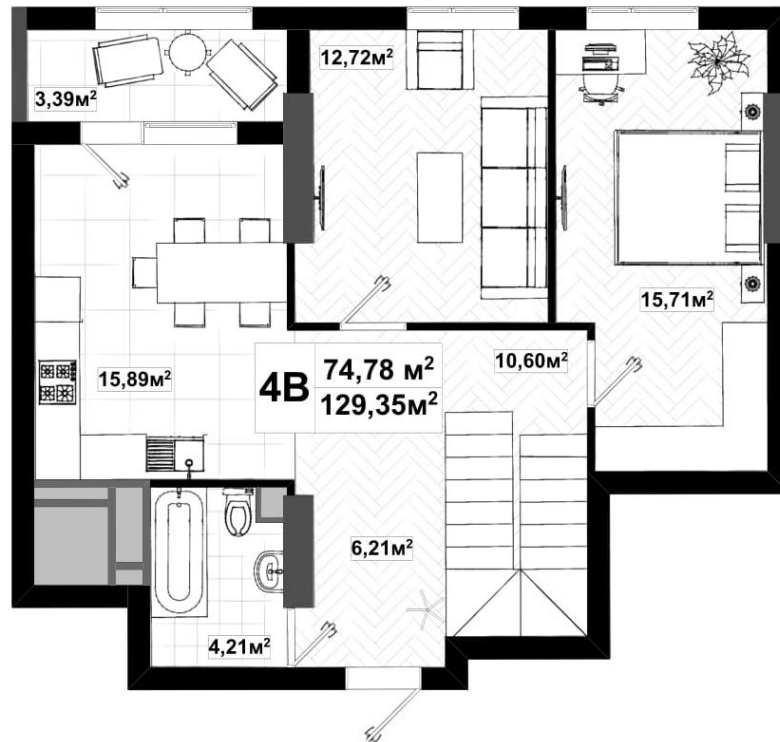

Residential premises will be placed from the third to the twenty-fifth floor. The 24th and 25th floors will be occupied by duplex apartments.

3rd-23th floors plan

One-room flats

1A 45.63

1Б 40.99

One-room flats

One-room flats

One-room flats

Two-room flats

Two-room flats

Three-room flats

24th floor plan

25th floor plan

Three-room duplexes

Three-room duplexes

3B 120,36

Three-room duplexes

Three-room duplexes

3Д 101.14

Three-room duplexes

3E 125.08

Four-room duplexes

4A 134,85

Four-room duplexes

4Б 135,62

Four-room duplexes

4B 129,35

Four-room duplexes

4Г 139,68

Sales office:
Yurii Illyenko
srteet, building
10.