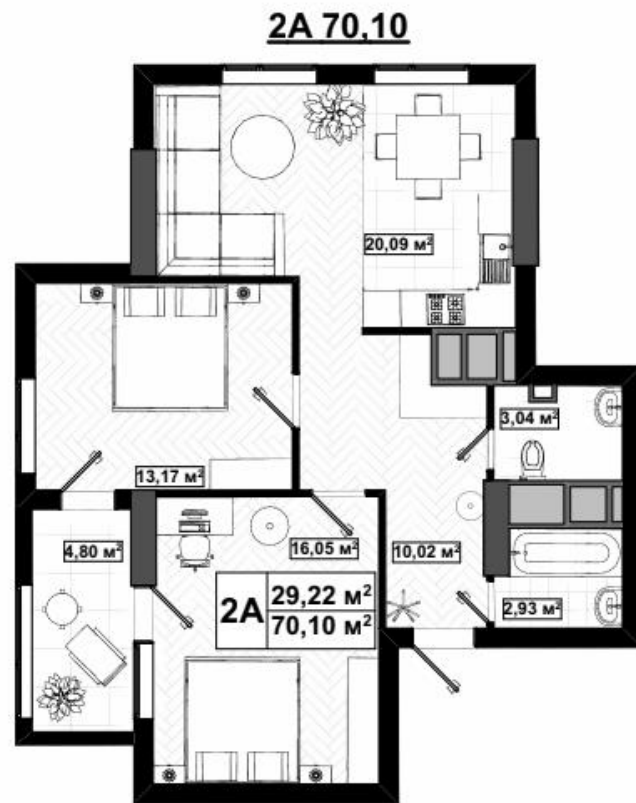

Residential premises will be placed from the third to the twenty-fifth floor. The 24th and 25th floors will be occupied by duplex apartments.

3rd-23th floors plan

One-room flats

1A 45.63

1Б 40.99

One-room flats

One-room flats

One-room flats

Two-room flats

Two-room flats

Three-room flats

24th floor plan

25th floor plan

Three-room duplexes

Three-room duplexes

3B 120,36

Three-room duplexes

Three-room duplexes

3Д 101.14

Three-room duplexes

3E 125.08

Four-room duplexes

4A 134,85

Four-room duplexes

4Б 135,62

Four-room duplexes

4B 129,35

Four-room duplexes

4Г 139,68

Sales office:
Yurii Illyenko
srteet, building
10.