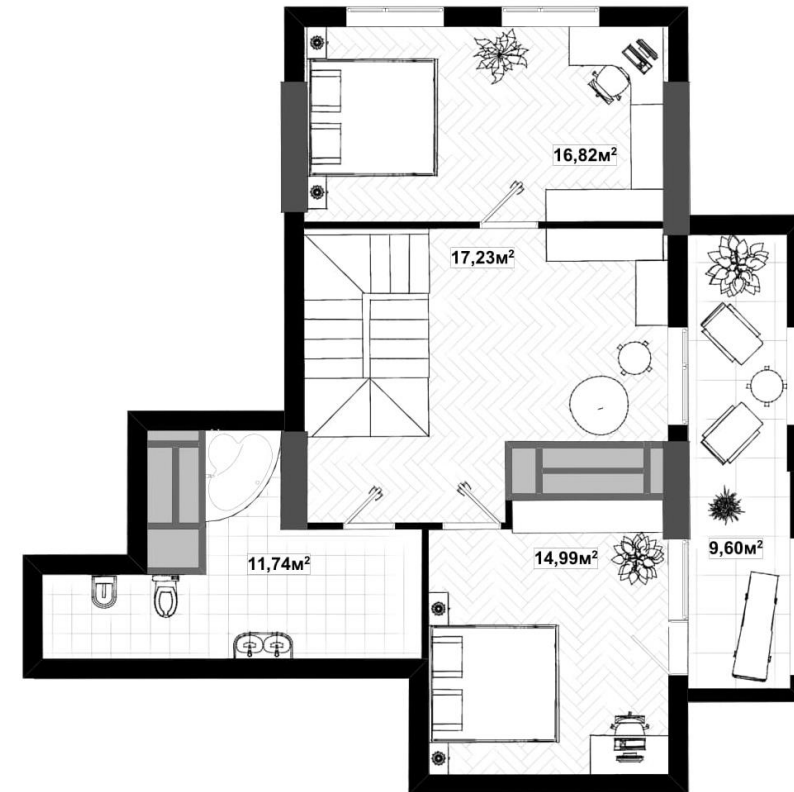

Residential premises will be placed from the third to the twenty-fifth floor. The 24th and 25th floors will be occupied by duplex apartments.

3rd-23th floors plan

One-room flats

1A 45.63

1Б 40.99

One-room flats

One-room flats

One-room flats

Two-room flats

Two-room flats

Three-room flats

24th floor plan

25th floor plan

Three-room duplexes

Three-room duplexes

3B 120,36

Three-room duplexes

Three-room duplexes

3Д 101.14

Three-room duplexes

3E 125.08

Four-room duplexes

4A 134,85

Four-room duplexes

4Б 135,62

Four-room duplexes

4B 129,35

Four-room duplexes

4Г 139,68

Sales office:
Yurii Illyenko
srteet, building
10.