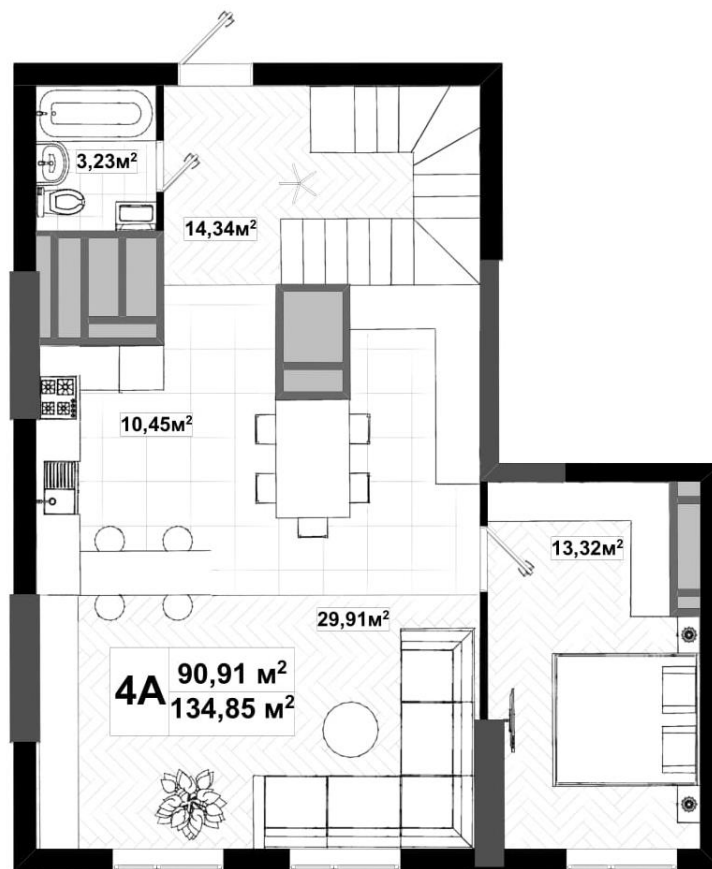

Residential premises will be placed from the third to the twenty-fifth floor. The 24th and 25th floors will be occupied by duplex apartments.

3rd-23th floors plan

One-room flats

1A 45.63

1Б 40.99

One-room flats

One-room flats

One-room flats

Two-room flats

Two-room flats

Three-room flats

24th floor plan

25th floor plan

Three-room duplexes

Three-room duplexes

3B 120,36

Three-room duplexes

Three-room duplexes

3Д 101.14

Three-room duplexes

3E 125.08

Four-room duplexes

4A 134,85

Four-room duplexes

4Б 135,62

Four-room duplexes

4B 129,35

Four-room duplexes

4Г 139,68

Sales office:
Yurii Illyenko
srteet, building
10.