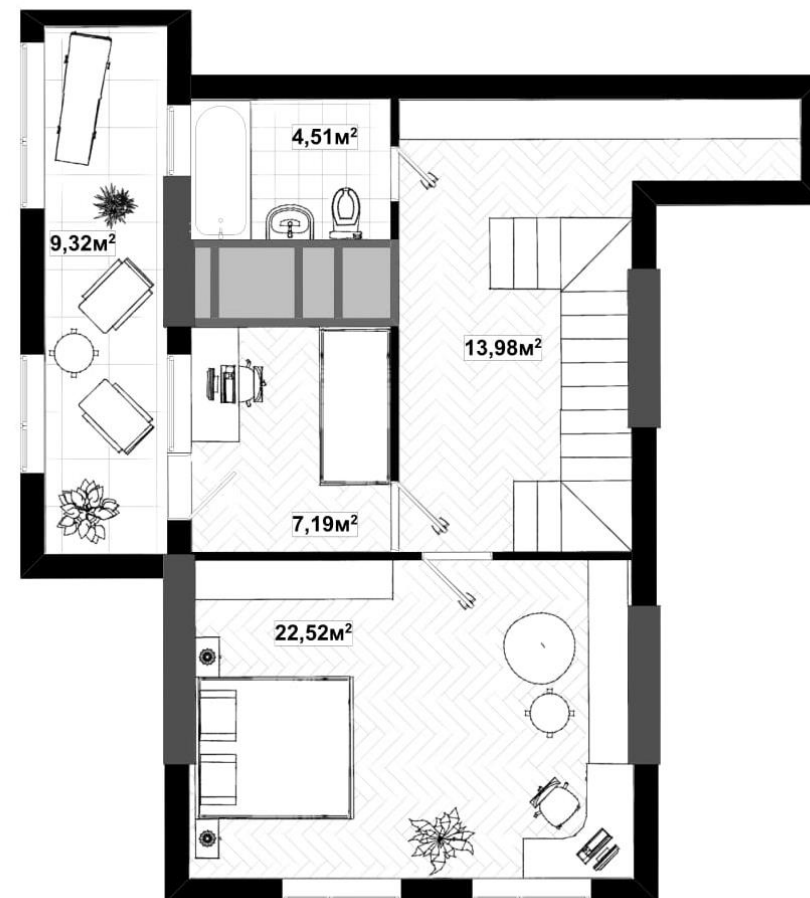

Residential premises will be placed from the third to the twenty-fifth floor. The 24th and 25th floors will be occupied by duplex apartments.

3rd-23th floors plan

One-room flats

1A 45.63

1Б 40.99

One-room flats

One-room flats

One-room flats

Two-room flats

Two-room flats

Three-room flats

24th floor plan

25th floor plan

Three-room duplexes

Three-room duplexes

3B 120,36

Three-room duplexes

Three-room duplexes

3Д 101.14

Three-room duplexes

3E 125.08

Four-room duplexes

4A 134,85

Four-room duplexes

4Б 135,62

Four-room duplexes

4B 129,35

Four-room duplexes

4Г 139,68

Sales office:
Yurii Illyenko
srteet, building
10.