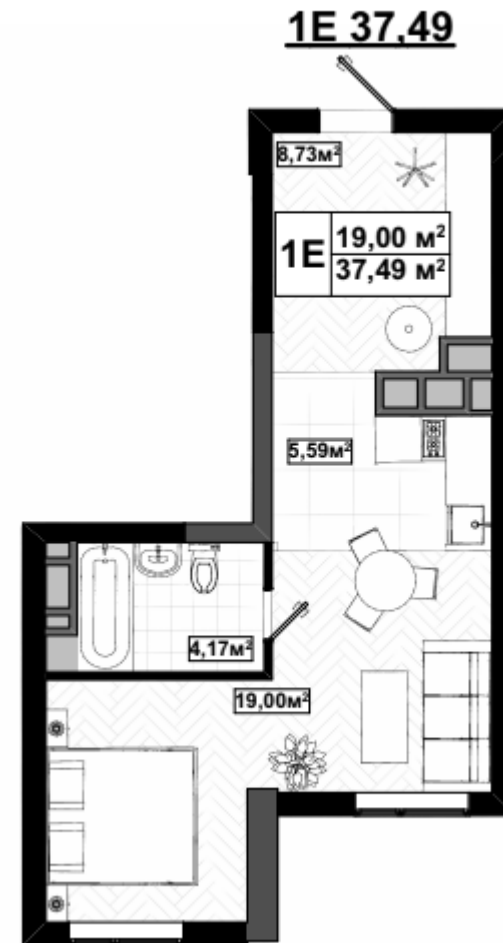

Residential premises will be placed from the third to the twenty-fifth floor. The 24th and 25th floors will be occupied by duplex apartments.

3rd-23th floors plan

One-room flats

1A 45.63

1Б 40.99

One-room flats

One-room flats

One-room flats

Two-room flats

Two-room flats

Three-room flats

24th floor plan

25th floor plan

Three-room duplexes

Three-room duplexes

3B 120,36

Three-room duplexes

Three-room duplexes

3Д 101.14

Three-room duplexes

3E 125.08

Four-room duplexes

4A 134,85

Four-room duplexes

4Б 135,62

Four-room duplexes

4B 129,35

Four-room duplexes

4Г 139,68

Sales office:
Yurii Illyenko
srteet, building
10.