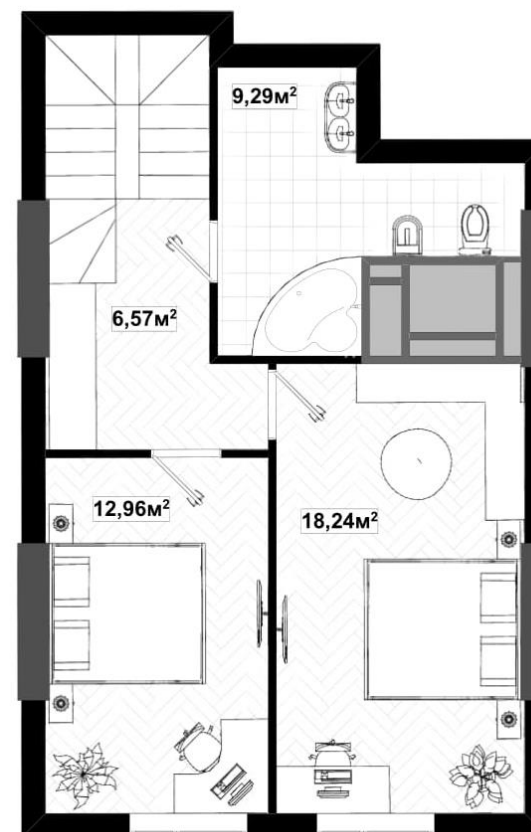

Residential premises will be placed from the third to the twenty-fifth floor. The 24th and 25th floors will be occupied by duplex apartments.

3rd-23th floors plan

One-room flats

1A 45.63

1Б 40.99

One-room flats

One-room flats

One-room flats

Two-room flats

Two-room flats

Three-room flats

24th floor plan

25th floor plan

Three-room duplexes

Three-room duplexes

3B 120,36

Three-room duplexes

Three-room duplexes

3Д 101.14

Three-room duplexes

3E 125.08

Four-room duplexes

4A 134,85

Four-room duplexes

4Б 135,62

Four-room duplexes

4B 129,35

Four-room duplexes

4Г 139,68

Sales office:
Yurii Illyenko
srteet, building
10.