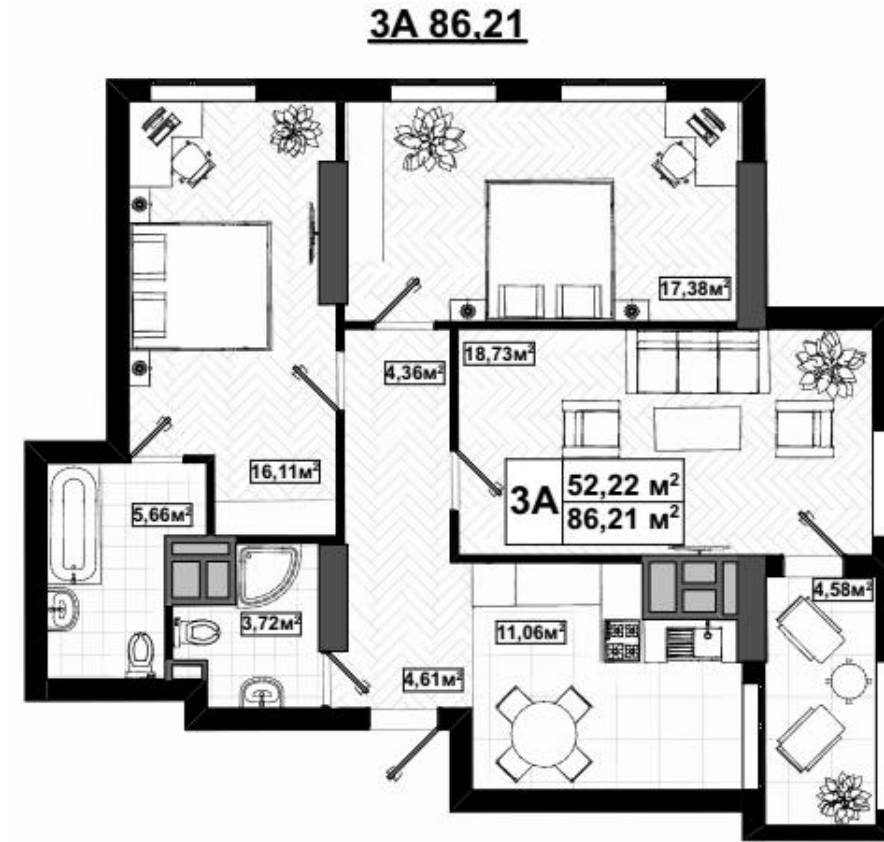

Residential premises will be placed from the third to the twenty-fifth floor. The 24th and 25th floors will be occupied by duplex apartments.

3rd-23th floors plan

One-room flats

1A 45.63

1Б 40.99

One-room flats

One-room flats

One-room flats

Two-room flats

Two-room flats

Three-room flats

24th floor plan

25th floor plan

Three-room duplexes

Three-room duplexes

3B 120,36

Three-room duplexes

Three-room duplexes

3Д 101.14

Three-room duplexes

3E 125.08

Four-room duplexes

4A 134,85

Four-room duplexes

4Б 135,62

Four-room duplexes

4B 129,35

Four-room duplexes

4Г 139,68

Sales office:
Yurii Illyenko
srteet, building
10.