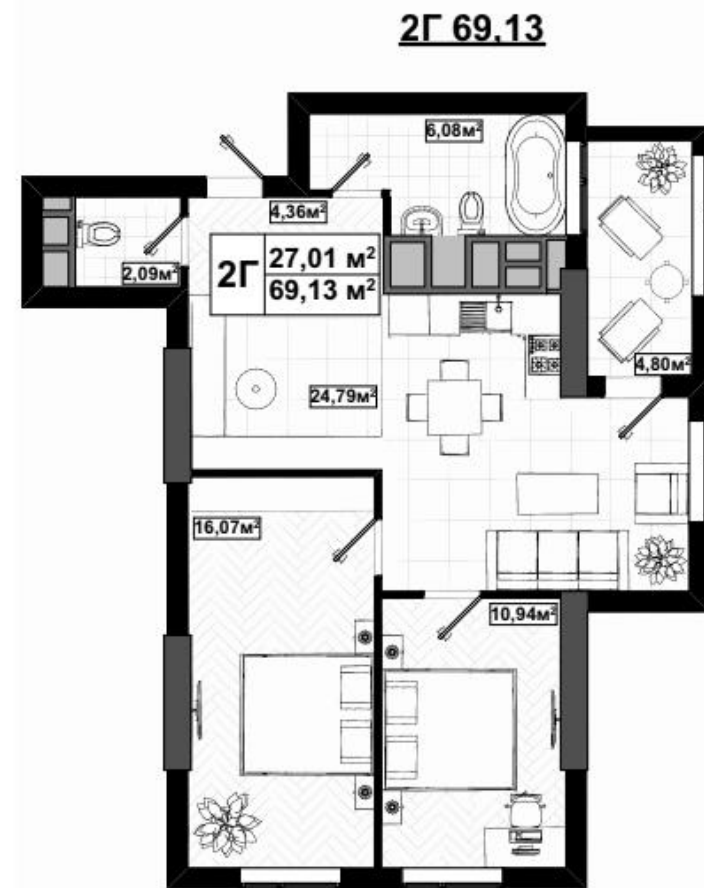

Residential premises will be placed from the third to the twenty-fifth floor. The 24th and 25th floors will be occupied by duplex apartments.

3rd-23th floors plan

One-room flats

1A 45.63

1Б 40.99

One-room flats

One-room flats

One-room flats

Two-room flats

Two-room flats

Three-room flats

24th floor plan

25th floor plan

Three-room duplexes

Three-room duplexes

3B 120,36

Three-room duplexes

Three-room duplexes

3Д 101.14

Three-room duplexes

3E 125.08

Four-room duplexes

4A 134,85

Four-room duplexes

4Б 135,62

Four-room duplexes

4B 129,35

Four-room duplexes

4Г 139,68

Sales office:
Yurii Illyenko
srteet, building
10.