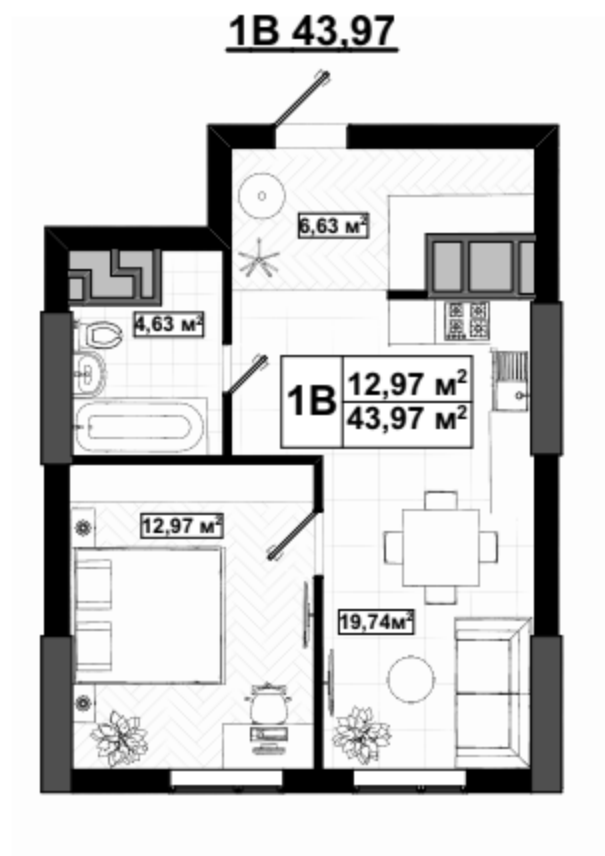

Residential premises will be placed from the third to the twenty-fifth floor. The 24th and 25th floors will be occupied by duplex apartments.

3rd-23th floors plan

One-room flats

1A 45.63

1Б 40.99

One-room flats

One-room flats

One-room flats

Two-room flats

Two-room flats

Three-room flats

24th floor plan

25th floor plan

Three-room duplexes

Three-room duplexes

3B 120,36

Three-room duplexes

Three-room duplexes

3Д 101.14

Three-room duplexes

3E 125.08

Four-room duplexes

4A 134,85

Four-room duplexes

4Б 135,62

Four-room duplexes

4B 129,35

Four-room duplexes

4Г 139,68

Sales office:
Yurii Illyenko
srteet, building
10.