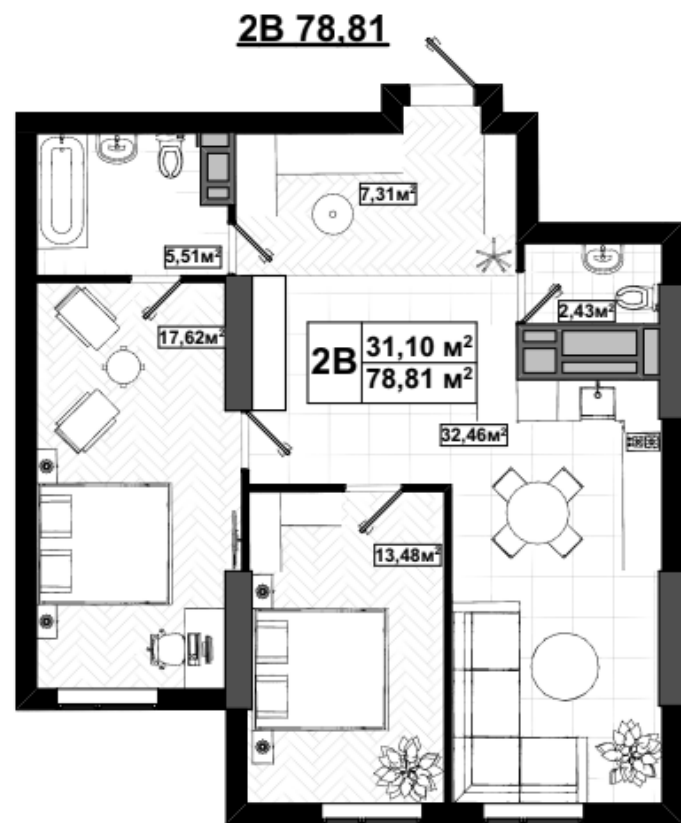

Residential premises will be placed from the third to the twenty-fifth floor. The 24th and 25th floors will be occupied by duplex apartments.

3rd-23th floors plan

One-room flats

1A 45.63

1Б 40.99

One-room flats

One-room flats

One-room flats

Two-room flats

Two-room flats

Three-room flats

24th floor plan

25th floor plan

Three-room duplexes

Three-room duplexes

3B 120,36

Three-room duplexes

Three-room duplexes

3Д 101.14

Three-room duplexes

3E 125.08

Four-room duplexes

4A 134,85

Four-room duplexes

4Б 135,62

Four-room duplexes

4B 129,35

Four-room duplexes

4Г 139,68

Sales office:
Yurii Illyenko
srteet, building
10.