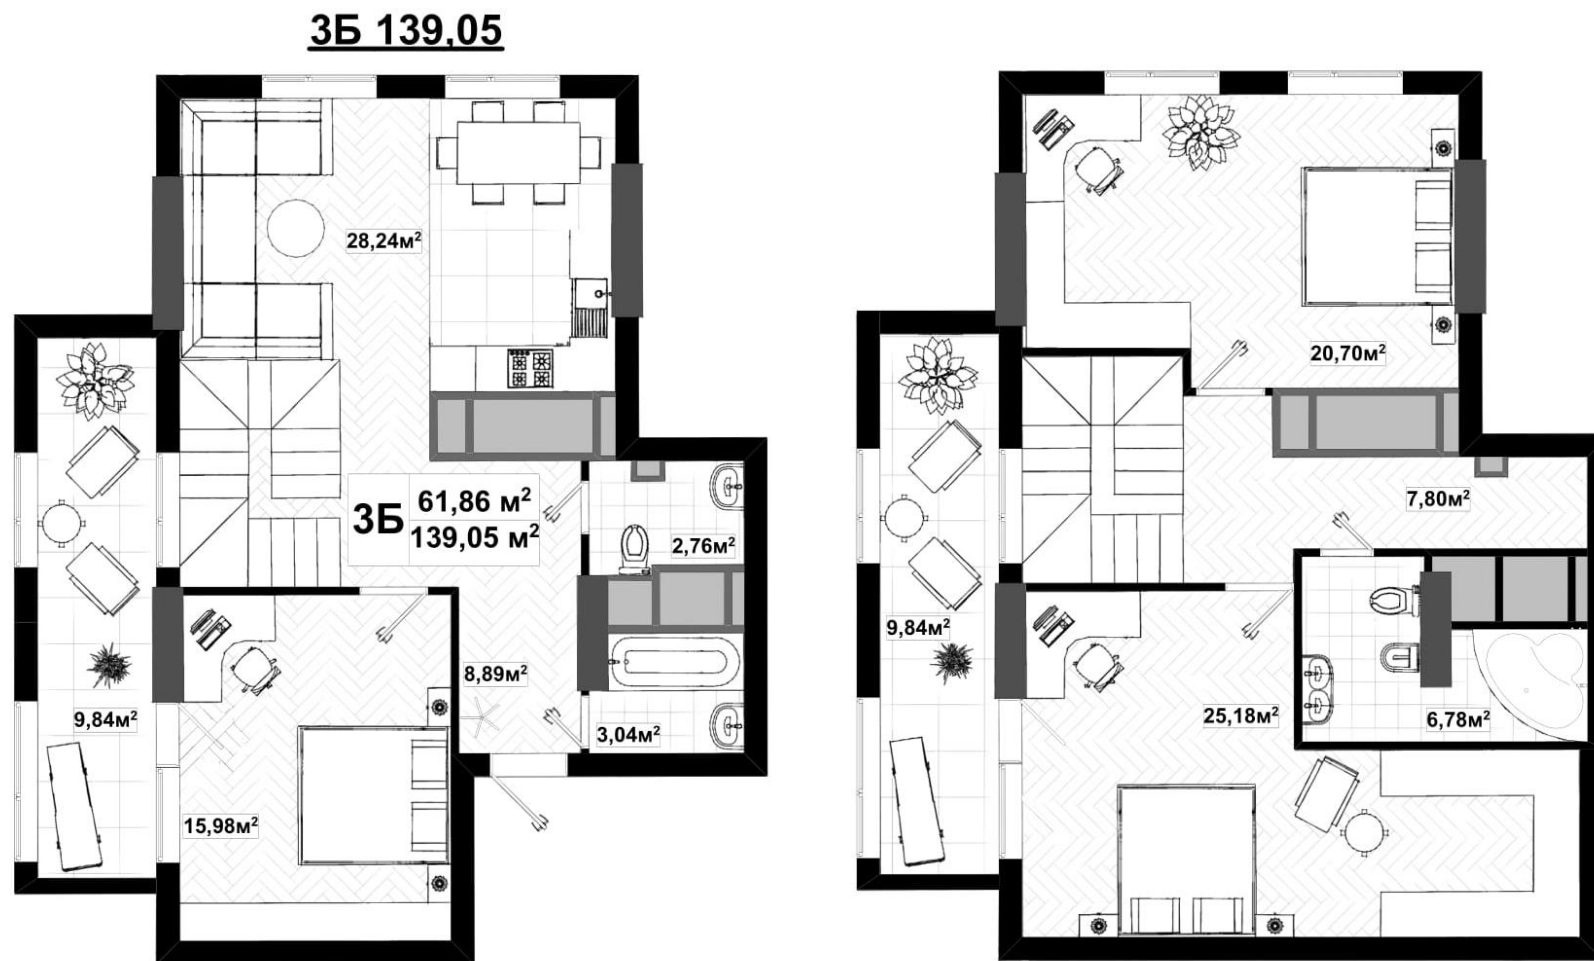

Residential premises will be placed from the third to the twenty-fifth floor. The 24th and 25th floors will be occupied by duplex apartments.

3rd-23th floors plan

One-room flats

1A 45.63

1Б 40.99

One-room flats

One-room flats

One-room flats

Two-room flats

Two-room flats

Three-room flats

24th floor plan

25th floor plan

Three-room duplexes

Three-room duplexes

3B 120,36

Three-room duplexes

Three-room duplexes

3Д 101.14

Three-room duplexes

3E 125.08

Four-room duplexes

4A 134,85

Four-room duplexes

4Б 135,62

Four-room duplexes

4B 129,35

Four-room duplexes

4Г 139,68

Sales office:
Yurii Illyenko
srteet, building
10.