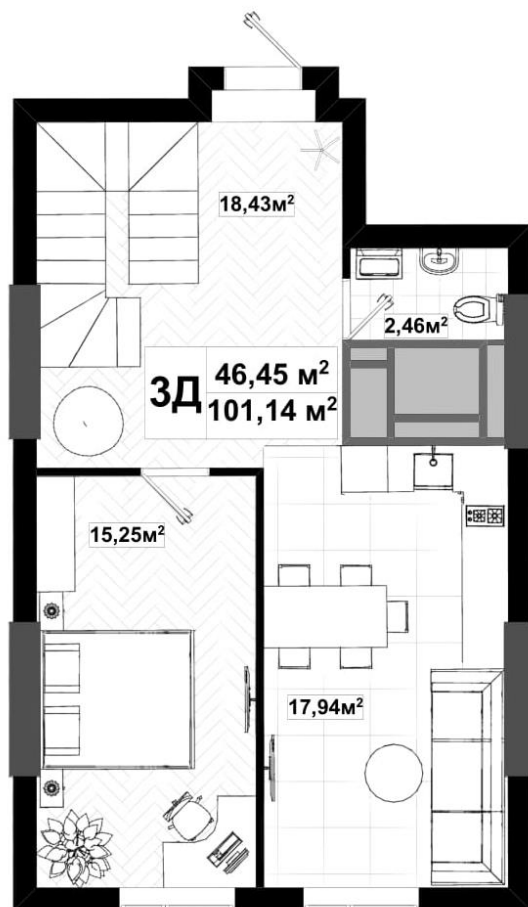

Residential premises will be placed from the third to the twenty-fifth floor. The 24th and 25th floors will be occupied by duplex apartments.

3rd-23th floors plan

One-room flats

1A 45.63

1Б 40.99

One-room flats

One-room flats

One-room flats

Two-room flats

Two-room flats

Three-room flats

24th floor plan

25th floor plan

Three-room duplexes

Three-room duplexes

3B 120,36

Three-room duplexes

Three-room duplexes

3Д 101.14

Three-room duplexes

3E 125.08

Four-room duplexes

4A 134,85

Four-room duplexes

4Б 135,62

Four-room duplexes

4B 129,35

Four-room duplexes

4Г 139,68

Sales office:
Yurii Illyenko
srteet, building
10.