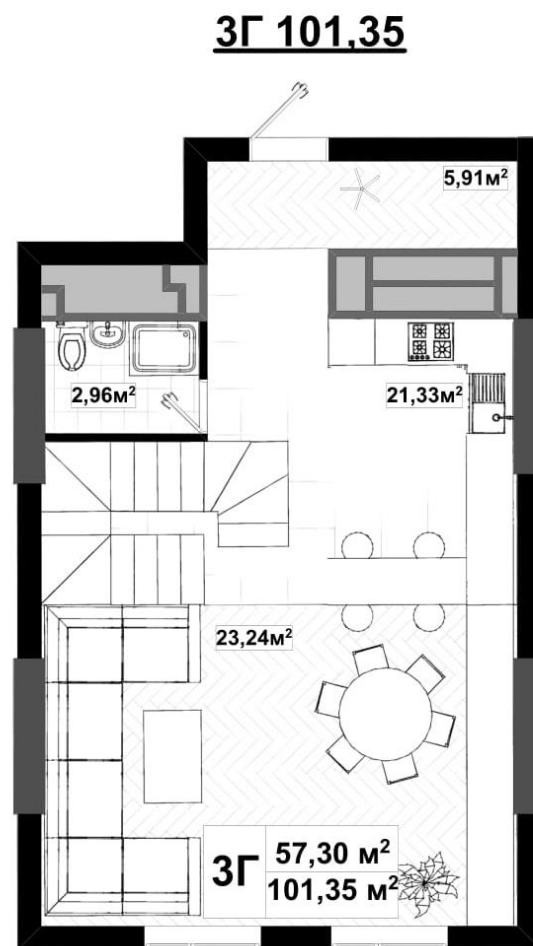

Residential premises will be placed from the third to the twenty-fifth floor. The 24th and 25th floors will be occupied by duplex apartments.

3rd-23th floors plan

One-room flats

1A 45.63

1Б 40.99

One-room flats

One-room flats

One-room flats

Two-room flats

Two-room flats

Three-room flats

24th floor plan

25th floor plan

Three-room duplexes

Three-room duplexes

3B 120,36

Three-room duplexes

Three-room duplexes

3Д 101.14

Three-room duplexes

3E 125.08

Four-room duplexes

4A 134,85

Four-room duplexes

4Б 135,62

Four-room duplexes

4B 129,35

Four-room duplexes

4Г 139,68

Sales office:
Yurii Illyenko
srteet, building
10.